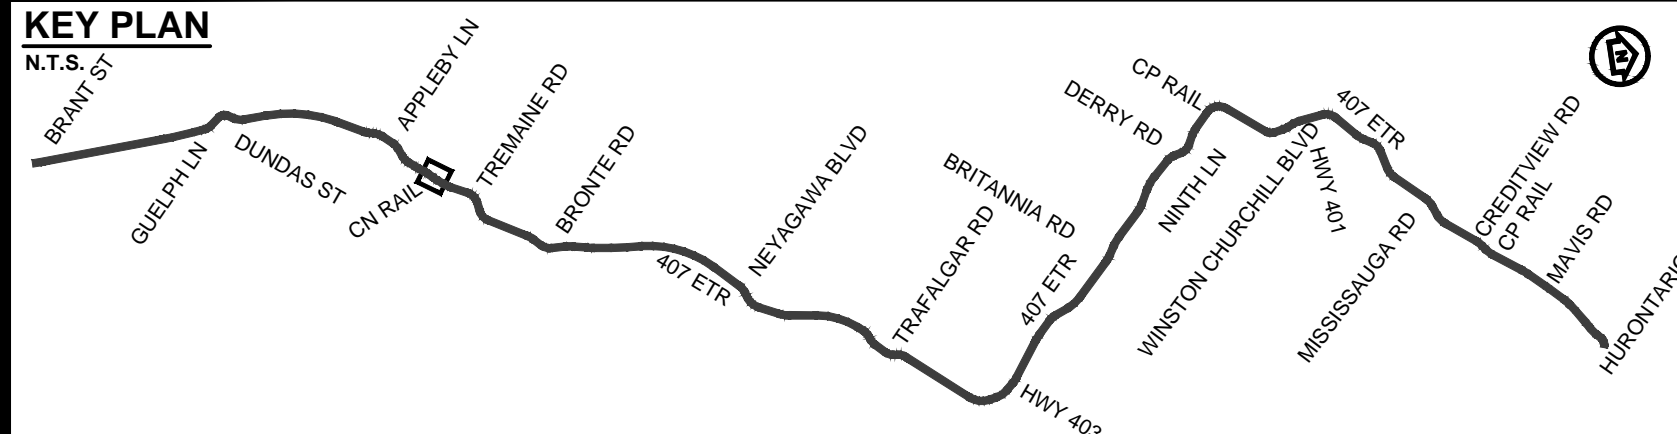

DRAWING NAME: J:\TORV\7294-ON-MTO 407 TRANSITWAY WC TO BRANT ST TO BRANT ST TO BRANT ST TO BRANT ST - Plates\ERR Plan and Profile\407 TWA-Plate 16.dwg  
 CREATED: May 22, 2020, 10:59am  
 MODIFIED:

**407 TRANSITWAY**  
 WEST OF BRANT STREET TO WEST OF HURONTARIO STREET  
 G.W.P. 16-20003, CA 2016-E-0038  
 PLAN AND PROFILE  
 STA. 21+680 TO STA. 22+280

PLATE  
**16**  
 DATE  
 11/20/2019