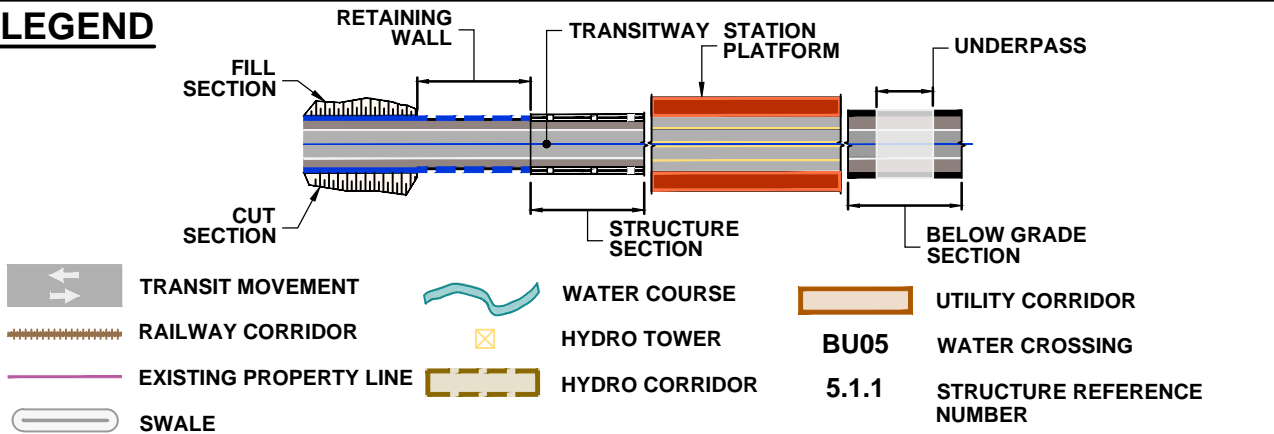

DRAWING NAME: J:\TORV\7294-ON-MTO 407 TRANSITWAY WC TO BRANT ST TO BRANT ST TO BRANT ST TO BRANT ST - Plates\ERR Plan and Profile\407 TWA-Plate 16.dwg  
 CREATED: May 22, 2020, 10:59am  
 MODIFIED:

**407 TRANSITWAY**  
 WEST OF BRANT STREET TO WEST OF HURONTARIO STREET  
 G.W.P. 16-20003, CA 2016-E-0038  
 PLAN AND PROFILE  
 STA. 21+680 TO STA. 22+280

PLATE  
**16**  
 DATE  
 11/20/2019